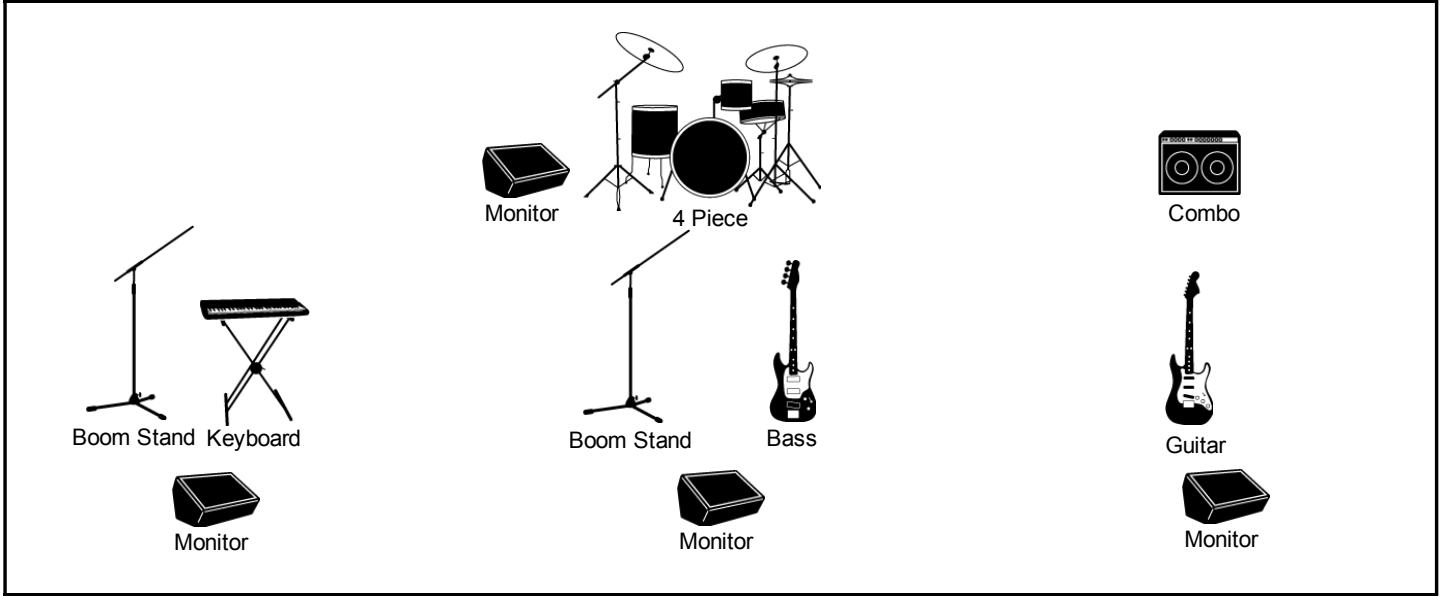

STAGE PLOT DESIGNER

BAND NAME

Virgin in Veil

VENUE

SHOW DATE / TIME

STAGE

NOTES

Empty box for notes.

INPUT LIST

- 01 - Kick
- 02 - Snare
- 03 - Tom
- 04 - Floor Tom
- 05 - Bass (DI)
- 06 - Guitar (Mic)
- 07 - Synth (DI, Mono)
- 08 - Lead Vocals (Mic)
- 09 - Backing Vocals (Mic)